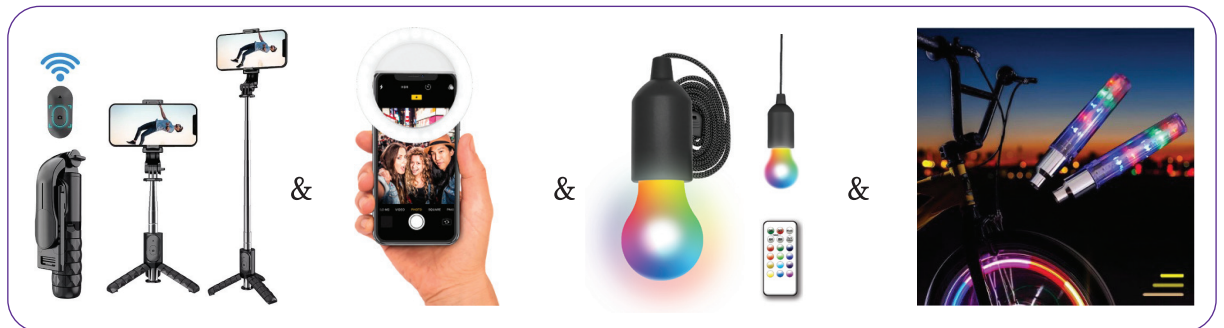

### Combined Units

**30+ Combined Units**  
Theme Stickers

**40+ Combined Units**  
Zipper Pouch

**50+ Combined Units**  
Choice of: Small Ocelot Plush OR Ocelot Socks

**70+ Combined Units**  
Paint By Numbers Craft

**90+ Combined Units**  
Own Your Magic T-Shirt

**120+ Combined Units**  
Choice of: Large Ocelot Plush OR Bluetooth Tower Speaker

**150+ Combined Units**  
Stationary Set & Color Changing Markers

**175+ Combined Units**  
Let Your Magic Shine Bundle (Selfie Stick & Selfie Ring Light & Color Changing Light & LED Bike Lights)