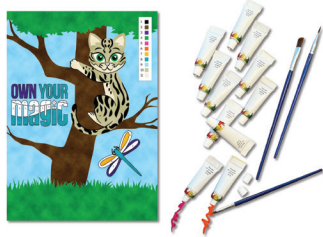

### Combined Units

**30+ Combined Units**  
Theme Stickers

**40+ Combined Units**  
Zipper Pouch

**50+ Combined Units**  
Choice of: Small Ocelot Plush OR Ocelot Socks

**70+ Combined Units**  
Paint By Numbers Craft

**90+ Combined Units**  
Own Your Magic T-Shirt

**120+ Combined Units**  
Choice of: Large Ocelot Plush OR Bluetooth Tower Speaker

**150+ Combined Units**  
Stationary Set & Color Changing Markers

**175+ Combined Units**  
Let Your Magic Shine Bundle (Selfie Stick & Selfie Ring Light & Color Changing Light & LED Bike Lights)